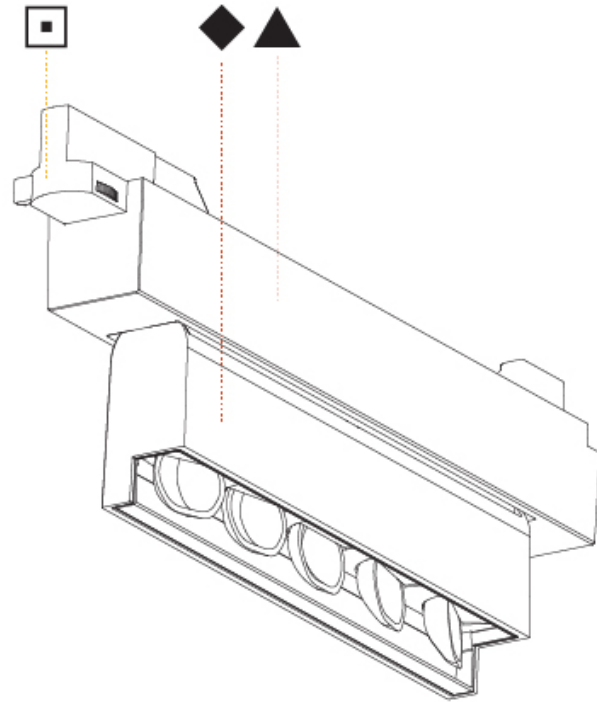

OPTICAL

Adjustability: Tilt 15°

RATINGS AND CERTIFICATIONS

Certified By: Certified for North American Standards
 IP rating: IP20

MAGIQ WALLWASH PLUS TRACK

A3T065-

PROJECT
TYPE
SPECIFIER
QUANTITY
DATE

MAGIQ WALLWASH COLOR FINISH CHART