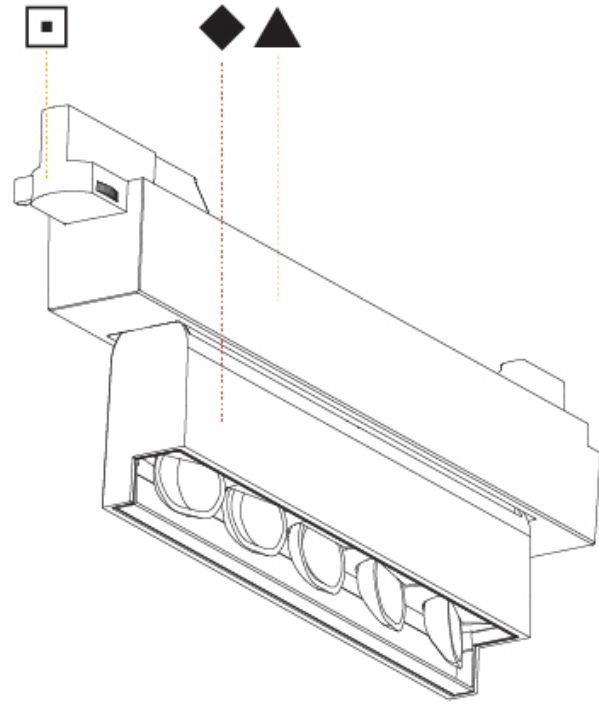

OPTICAL

Adjustability: Tilt 15°

RATINGS AND CERTIFICATIONS

Certified By: Certified for North American Standards
 IP rating: IP20

MAGIQ WALLWASH PLUS BLACK TRACK

A3T062-

PROJECT	_____
TYPE	_____
SPECIFIER	_____
QUANTITY	_____
DATE	_____