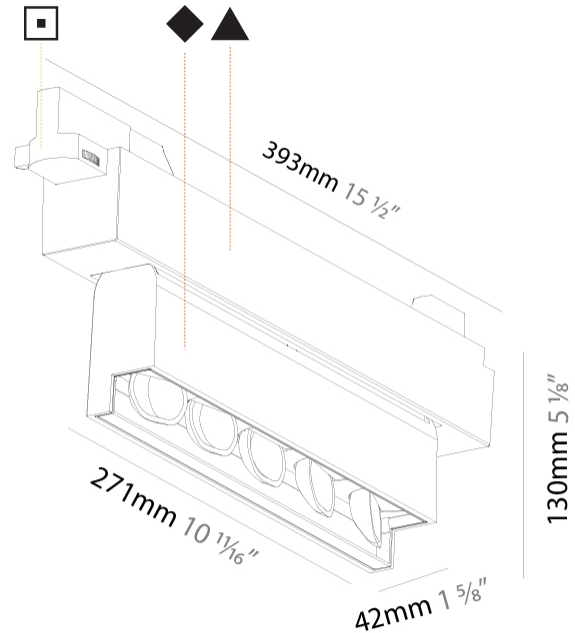

GENERAL

Series: Magiq Wallwash
Subseries: Magiq Wallwash Plus Black
Brand: Prolicht
Division: Architectural
Mounting Type: Track
Mounting Location: Ceiling
Subcategory: Wallwash

PHYSICAL

Shape: Rectangle
Length (mm): 392
Length (in): 15 7/16
Width (mm): 42
Width (in): 1 5/8
Height (mm): 130
Height (in): 5 1/8
Light Distribution: Asymmetric
Weight (kg): 1.777
Weight (lbs): 3.91
Fixture Finish: SSR / BKV / CWI / CRY / HAB / UFT / ITA / RUA / FTG / MYG / LOD / PUS / FRO / FUP / KIA / POP / BLS / SPG / MEY / GOH / GUM / CHC / COM / ABZ / JAG / OBR / MOS / ROR
Fixture Material: Aluminum Die Cast

ELECTRICAL

Lamp Type: LED (Zhaga Standard)
Input Wattage (W): 48.4
Total Output Wattage (W): 44
Dimming: Non-Dimmable / 0-10V Dimming
Driver Included: Yes
Driver Location: Integrated
Driver Type: Constant Current - Universal
Driver Class: Class 1
Input Voltage (V): 120 - 277
Constant Current (MA): 700

LED

Number of LEDs: 5
Color Temperature (°K): 2700 / 3000 / 3500 / 4000
Max. Delivered Lumen (lm): 3220 / 3430 / 3538 / 3610
Nominal Lumen (lm): 3570 / 3800 / 3920 / 4000
CRI: >90 CRI
Efficiency (%): 80
Lamp Life (hrs): 50000
Upon Request: Special Color Temperature

OPTICAL

Adjustability: Tilt 15°

RATINGS AND CERTIFICATIONS

Certified By: Certified for North American Standards
IP rating: IP20