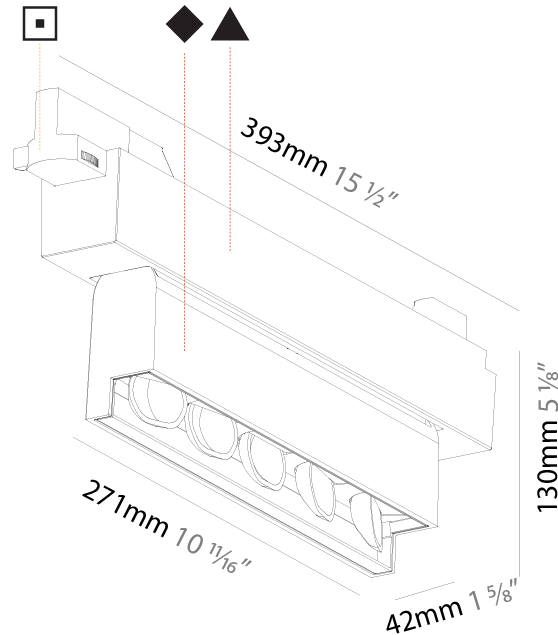

GENERAL

Series: Magiq Wallwash
Subseries: Magiq Wallwash Plus
Brand: Prolicht
Division: Architectural
Mounting Type: Track
Mounting Location: Ceiling
Subcategory: Wallwash

PHYSICAL

Shape: Rectangle
Length (mm): 392
Length (in): 15 7/16
Width (mm): 42
Width (in): 1 5/8
Height (mm): 130
Height (in): 5 1/8
Light Distribution: Asymmetric
Weight (kg): 1.777
Weight (lbs): 3.91
Fixture Finish: SSR / BKV / CWI / CRY / HAB / UFT / ITA / RUA / FTG / MYG / LOD / PUS / FRO / FUP / KIA / POP / BLS / SPG / MEY / GOH / GUM / CHC / COM / ABZ / JAG / OBR / MOS / ROR
Fixture Material: Aluminum Die Cast

ELECTRICAL

Lamp Type: LED (Zhaga Standard)
Input Wattage (W): 48.4
Total Output Wattage (W): 44
Dimming: Non-Dimmable / 0-10V Dimming
Driver Included: Yes
Driver Location: Integrated
Driver Type: Constant Current - Universal
Driver Class: Class 1
Input Voltage (V): 120 - 277
Constant Current (MA): 700

LED

Number of LEDs: 5
Color Temperature (°K): 2700 / 3000 / 3500 / 4000
Max. Delivered Lumen (lm): 3220 / 3430 / 3538 / 3610
Nominal Lumen (lm): 3570 / 3800 / 3920 / 4000
CRI: >90 CRI
Efficiency (%): 80
Lamp Life (hrs): 50000
Upon Request: Special Color Temperature

OPTICAL

Adjustability: Tilt 15°

RATINGS AND CERTIFICATIONS

Certified By: Certified for North American Standards
IP rating: IP20